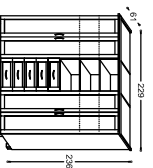

01/5D
Gard, omara 5D
Wardrobe 5P