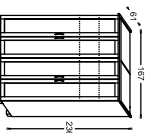

01/2D
Gard, omara 2D
Wardrobe 2P

01/4D
Gard, omara 4D
Wardrobe 4P