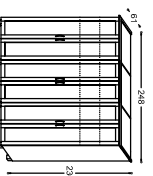

01/6D
Gard, omara 6D
Wardrobe 6P